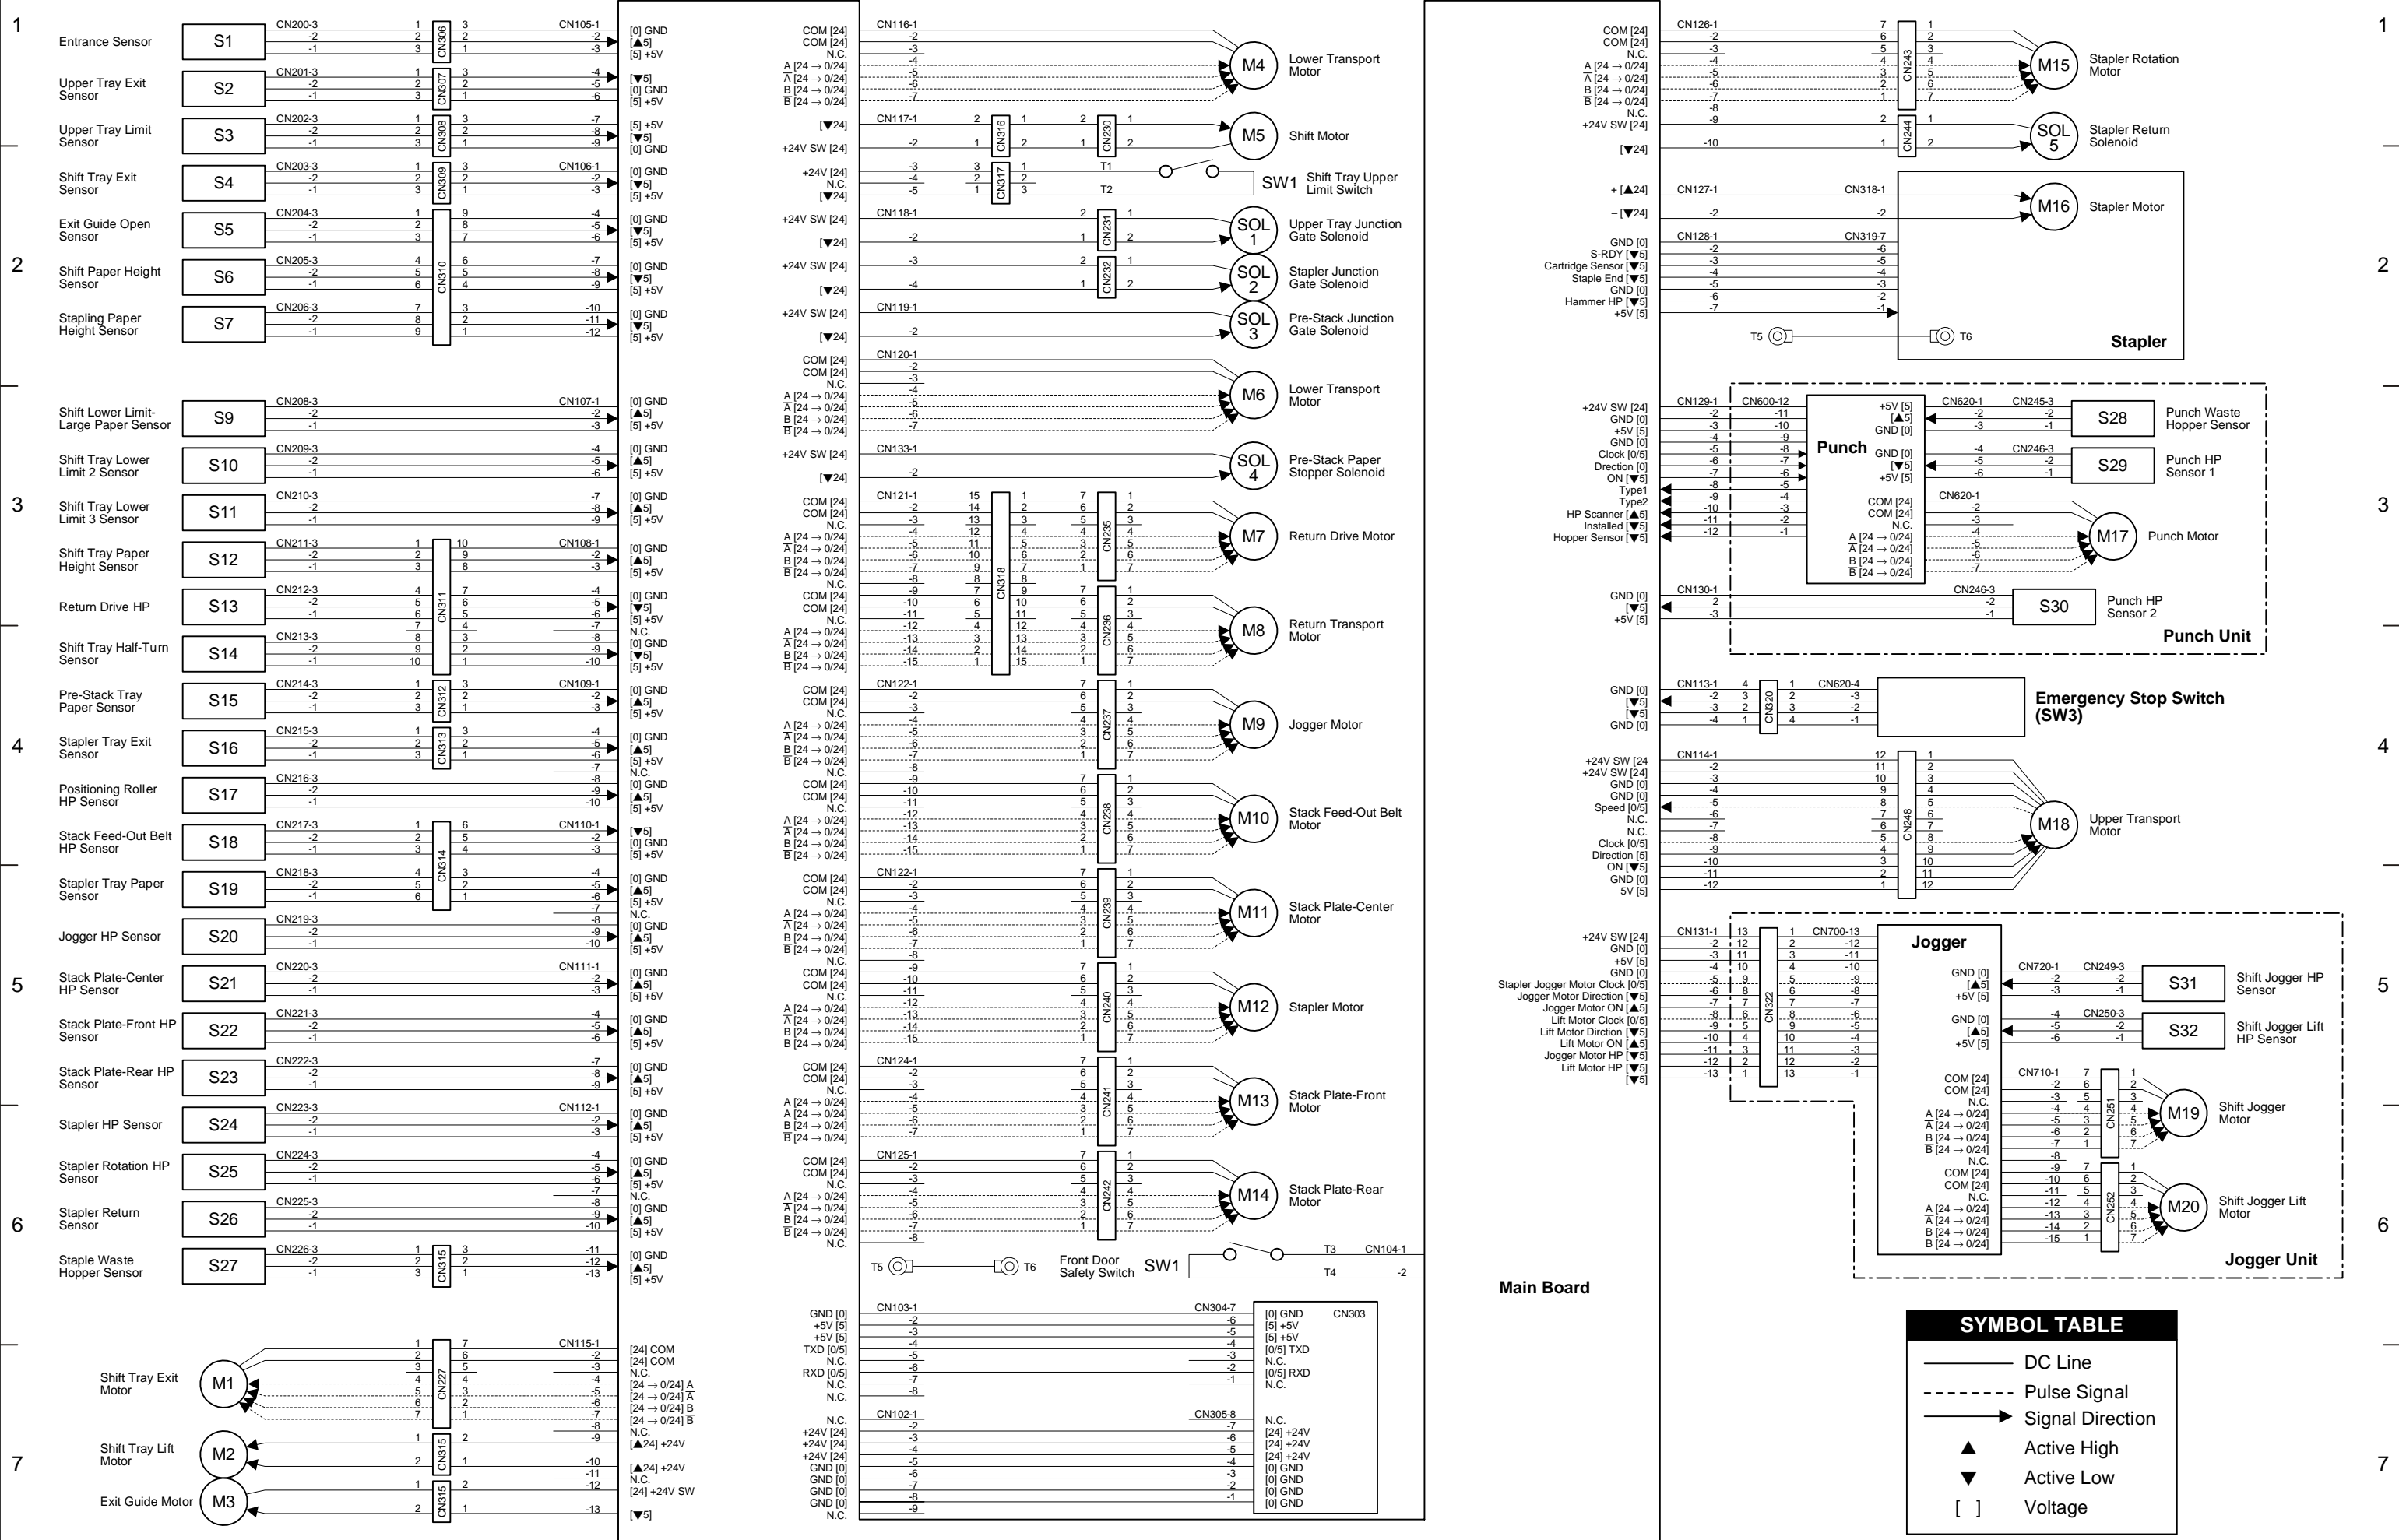

3000-SHEET FINISHER (B478) POINT TO POINT DIAGRAM

SYMBOL TABLE	
	DC Line
	Pulse Signal
	Signal Direction
	Active High
	Active Low
	Voltage